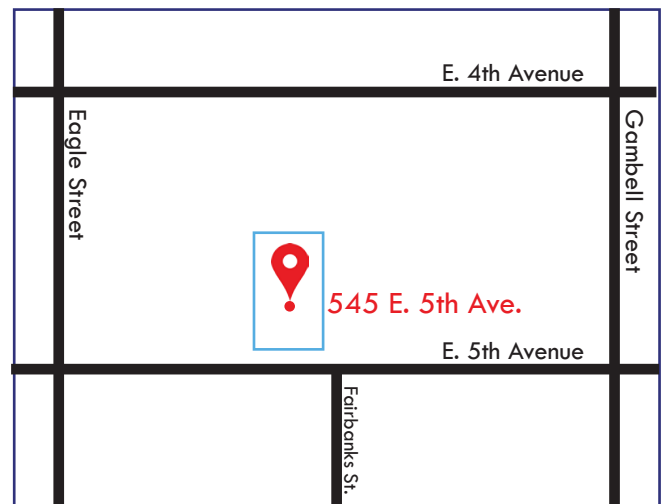

RurAL CAP Child Development Center

545 East 5th Avenue

Anchorage, AK

www.ruralcap.com

Hours of Operation:
Monday-Friday, 7 a.m.-6 p.m.

Enroll today! (907) 278-0068