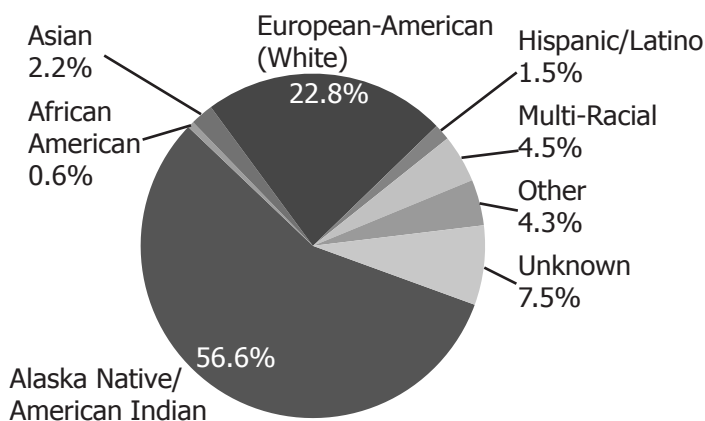

PARENTS AS TEACHERS ALASKA

2009 FACT SHEET

Parents as Teachers (PAT) is an evidence based international home visitation program dedicated to providing parent education services to families with children prenatal to five years of age through home visits and group meetings.

ETHNICITY OF CHILDREN SERVED

2009 HIGHLIGHTS

Services for Children and Families 2008-2009:

- ❖ 47 communities served
- ❖ 910 families served
- ❖ 1,112 children served
- ❖ 74 prenatal women served
- ❖ 14 homeless families were served
- ❖ 629 Alaska Native/American Indian children served
- ❖ 762 children received developmental screenings with 162 found to need further evaluation
- ❖ 336 families linked to other services