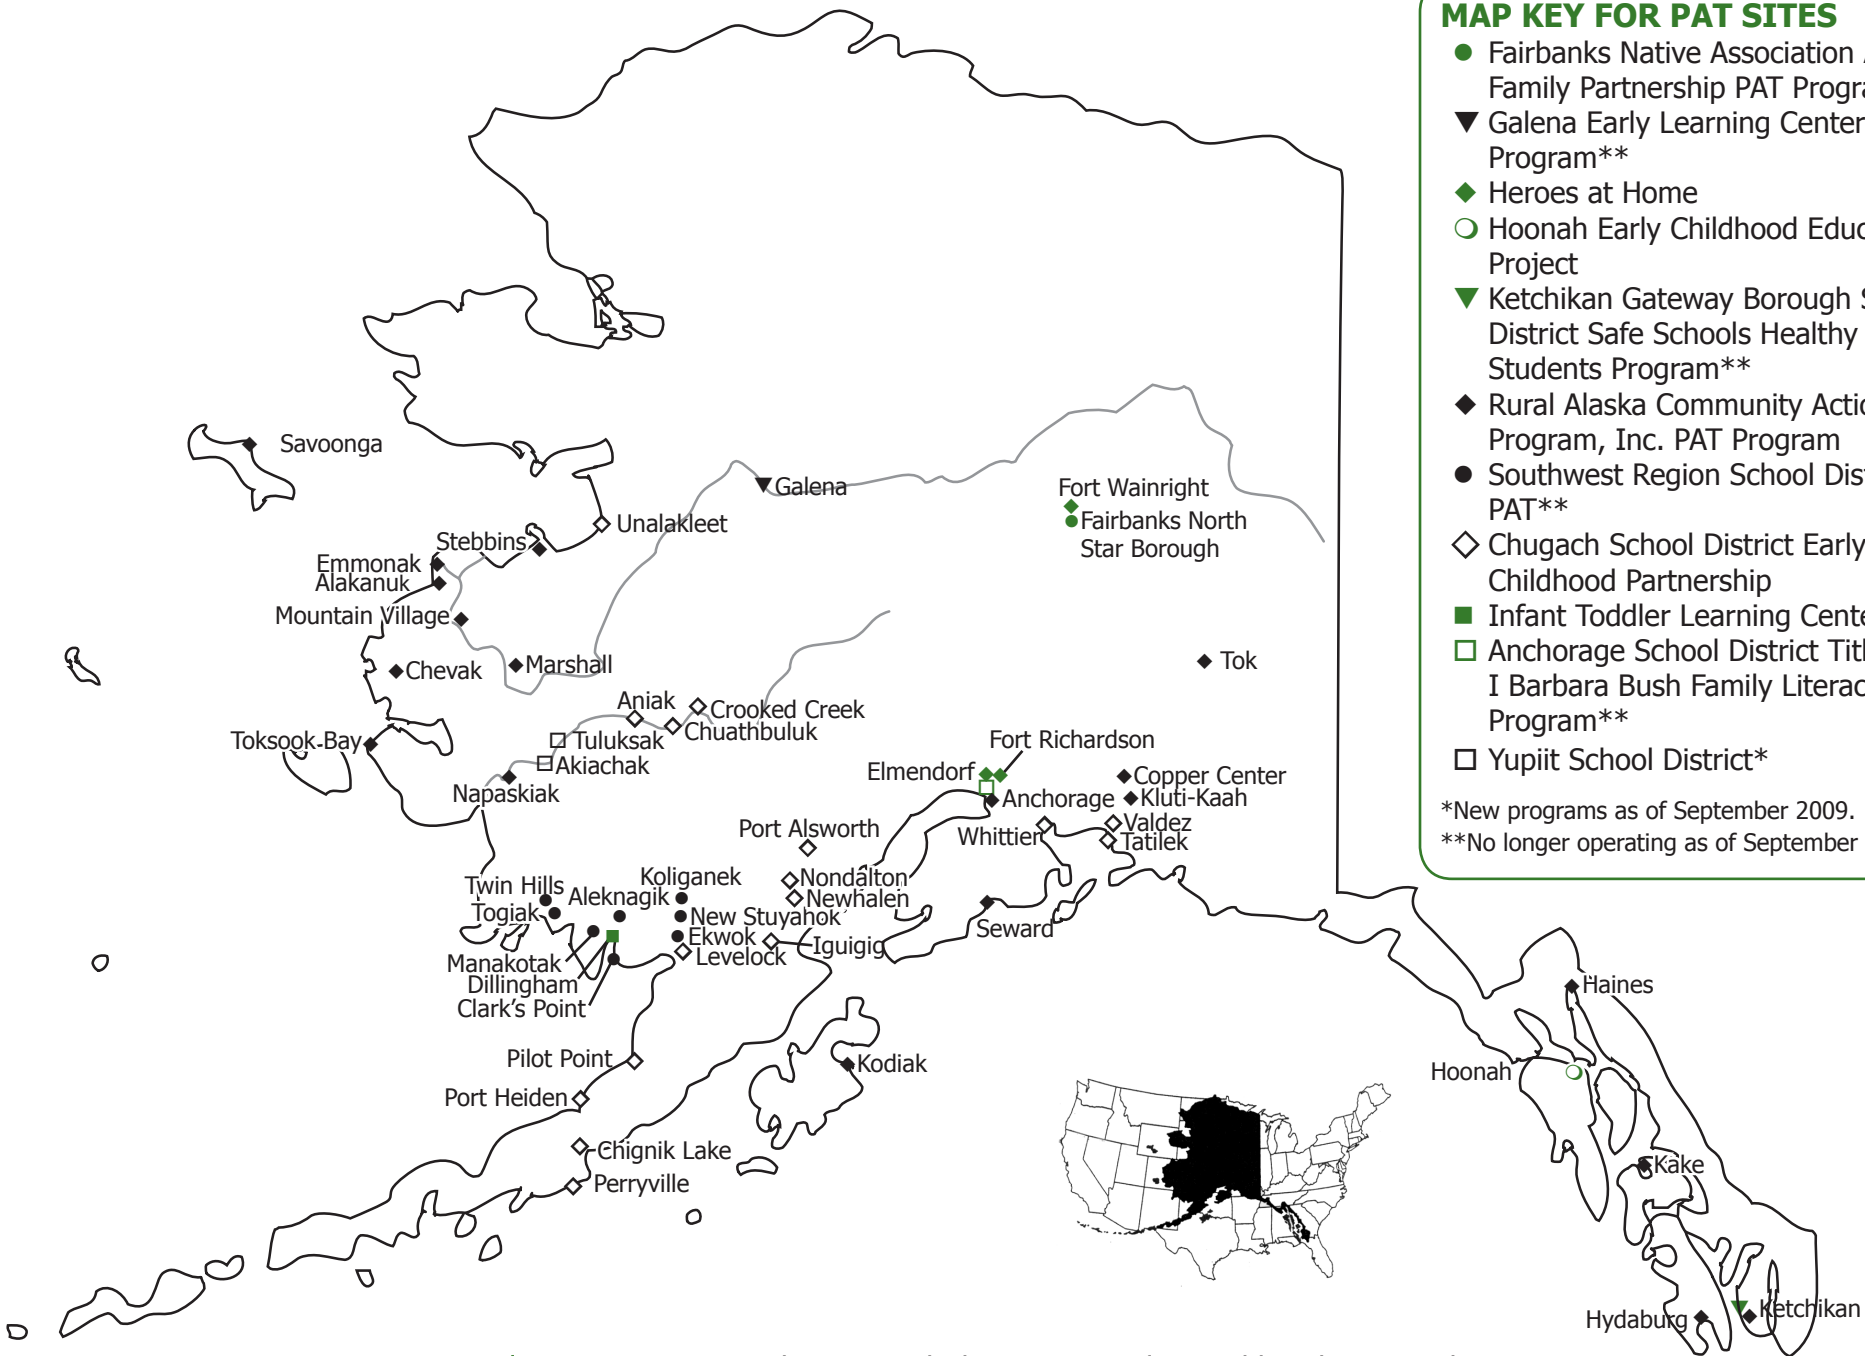

PARENTS AS TEACHERS ALASKA

2009 FACT SHEET

Parents as Teachers (PAT) is an evidence based international home visitation program dedicated to providing parent education services to families with children prenatal to five years of age through home visits and group meetings.

ETHNICITY OF CHILDREN SERVED

2009 HIGHLIGHTS

Services for Children and Families 2008-2009:

- ❖ 47 communities served
- ❖ 910 families served
- ❖ 1,112 children served
- ❖ 74 prenatal women served
- ❖ 14 homeless families were served
- ❖ 629 Alaska Native/American Indian children served
- ❖ 762 children received developmental screenings with 162 found to need further evaluation
- ❖ 336 families linked to other services

Percentages of Enrolled Children by Agency/Organization:

- ❖ 21% school districts
- ❖ 71% non-profit organizations
- ❖ 7% military programs

Professional Development:

- ❖ Trained and certified 43 Parent Educators and 9 supervisors in the Prenatal to 3 Years Curriculum
- ❖ Certified and trained 37 Parent Educators in the 3 Years to Kindergarten Curriculum
- ❖ 419 participants from 60 Communities attended PAT workshops/training institutes

2009 PARENTS AS TEACHERS COMMUNITIES IN ALASKA

MAP KEY FOR PAT SITES

- Fairbanks Native Association Alaska Family Partnership PAT Program
- ▼ Galena Early Learning Center PAT Program**
- ◆ Heroes at Home
- Hoonah Early Childhood Education Project
- ▼ Ketchikan Gateway Borough School District Safe Schools Healthy Students Program**
- ◆ Rural Alaska Community Action Program, Inc. PAT Program
- Southwest Region School District PAT**
- ◇ Chugach School District Early Childhood Partnership
- Infant Toddler Learning Center**
- Anchorage School District Title I Barbara Bush Family Literacy Program**
- Yupiit School District*